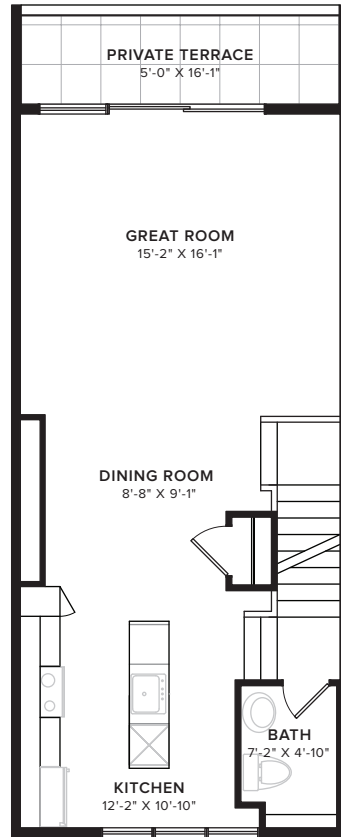

THE 400 COLLECTION

THE HARRISON COLLECTION

FIRST FLOOR

SECOND FLOOR

THIRD FLOOR

ROOFTOP TERRACE
+ SKYLOFT

TOWNHOME DETAILS

- 4 Stories / 2,105 SF of Livable Space
- 3 Bedrooms / 3.5 Baths
- 2-Car Tandem Garage **or**
Opt. 1-Car Garage + Den (shown)