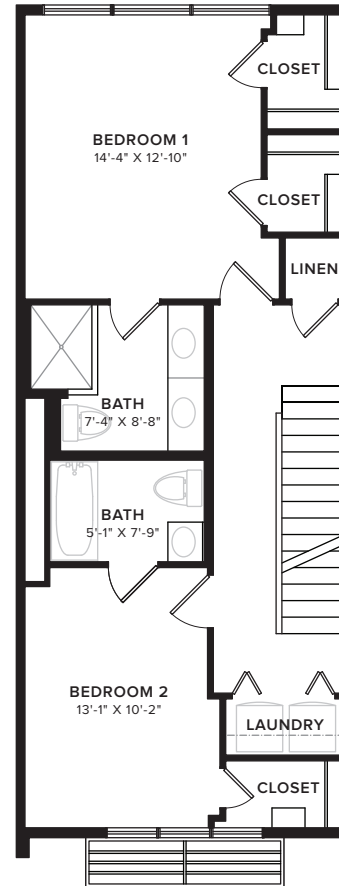

THE 400 COLLECTION

THE HARRISON COLLECTION

FIRST FLOOR

SECOND FLOOR

THIRD FLOOR

ROOFTOP TERRACE
+ SKYLOFT

TOWNHOME DETAILS

- 4 Stories / 2,105 SF of Livable Space
- 3 Bedrooms / 3.5 Baths
- 2-Car Tandem Garage **or**
Opt. 1-Car Garage + Den (shown)

DESIGN FEATURES

- Multiple, Private Terraces
- Living Spaces on All 4 Floors
- Floor to Ceiling Windows
- Custom Tile Showers

- Nest® Thermostats
- Gourmet Kitchens
- Stainless Steel Appliances
- Walk-In Closets