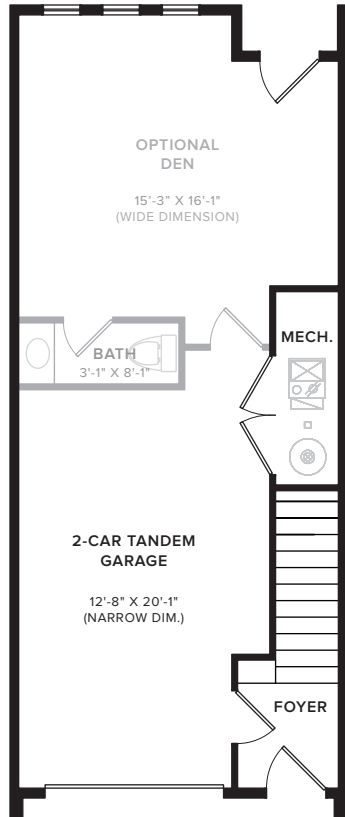

THE 400 COLLECTION

THE HARRISON COLLECTION

FIRST FLOOR

SECOND FLOOR

THIRD FLOOR

ROOFTOP TERRACE
+ SKYLOFT

TOWNHOME DETAILS

- 4 Stories / 2,105 SF of Livable Space
- 3 Bedrooms / 3.5 Baths
- 2-Car Tandem Garage **or**
Opt. 1-Car Garage + Den (shown)