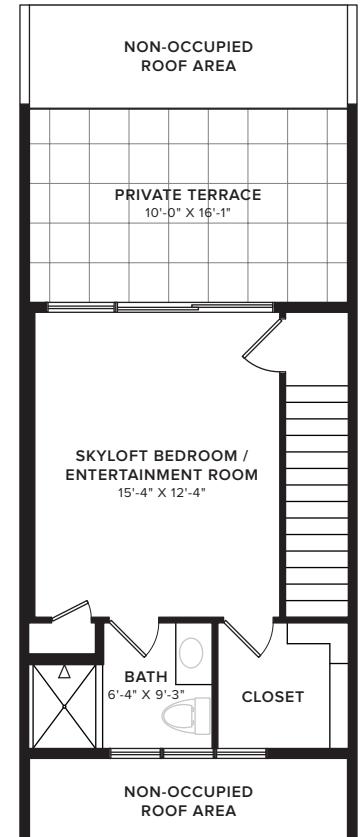

THE 400 COLLECTION

THE HARRISON COLLECTION

FIRST FLOOR

SECOND FLOOR

THIRD FLOOR

ROOFTOP TERRACE
+ SKYLOFT

TOWNHOME DETAILS

- 4 Stories / 2,105 SF of Livable Space
- 3 Bedrooms / 3.5 Baths
- 2-Car Tandem Garage **or**
Opt. 1-Car Garage + Den (shown)

DESIGN FEATURES

- Multiple, Private Terraces
- Living Spaces on All 4 Floors
- Floor to Ceiling Windows
- Custom Tile Showers

- Nest® Thermostats
- Gourmet Kitchens
- Stainless Steel Appliances
- Walk-In Closets